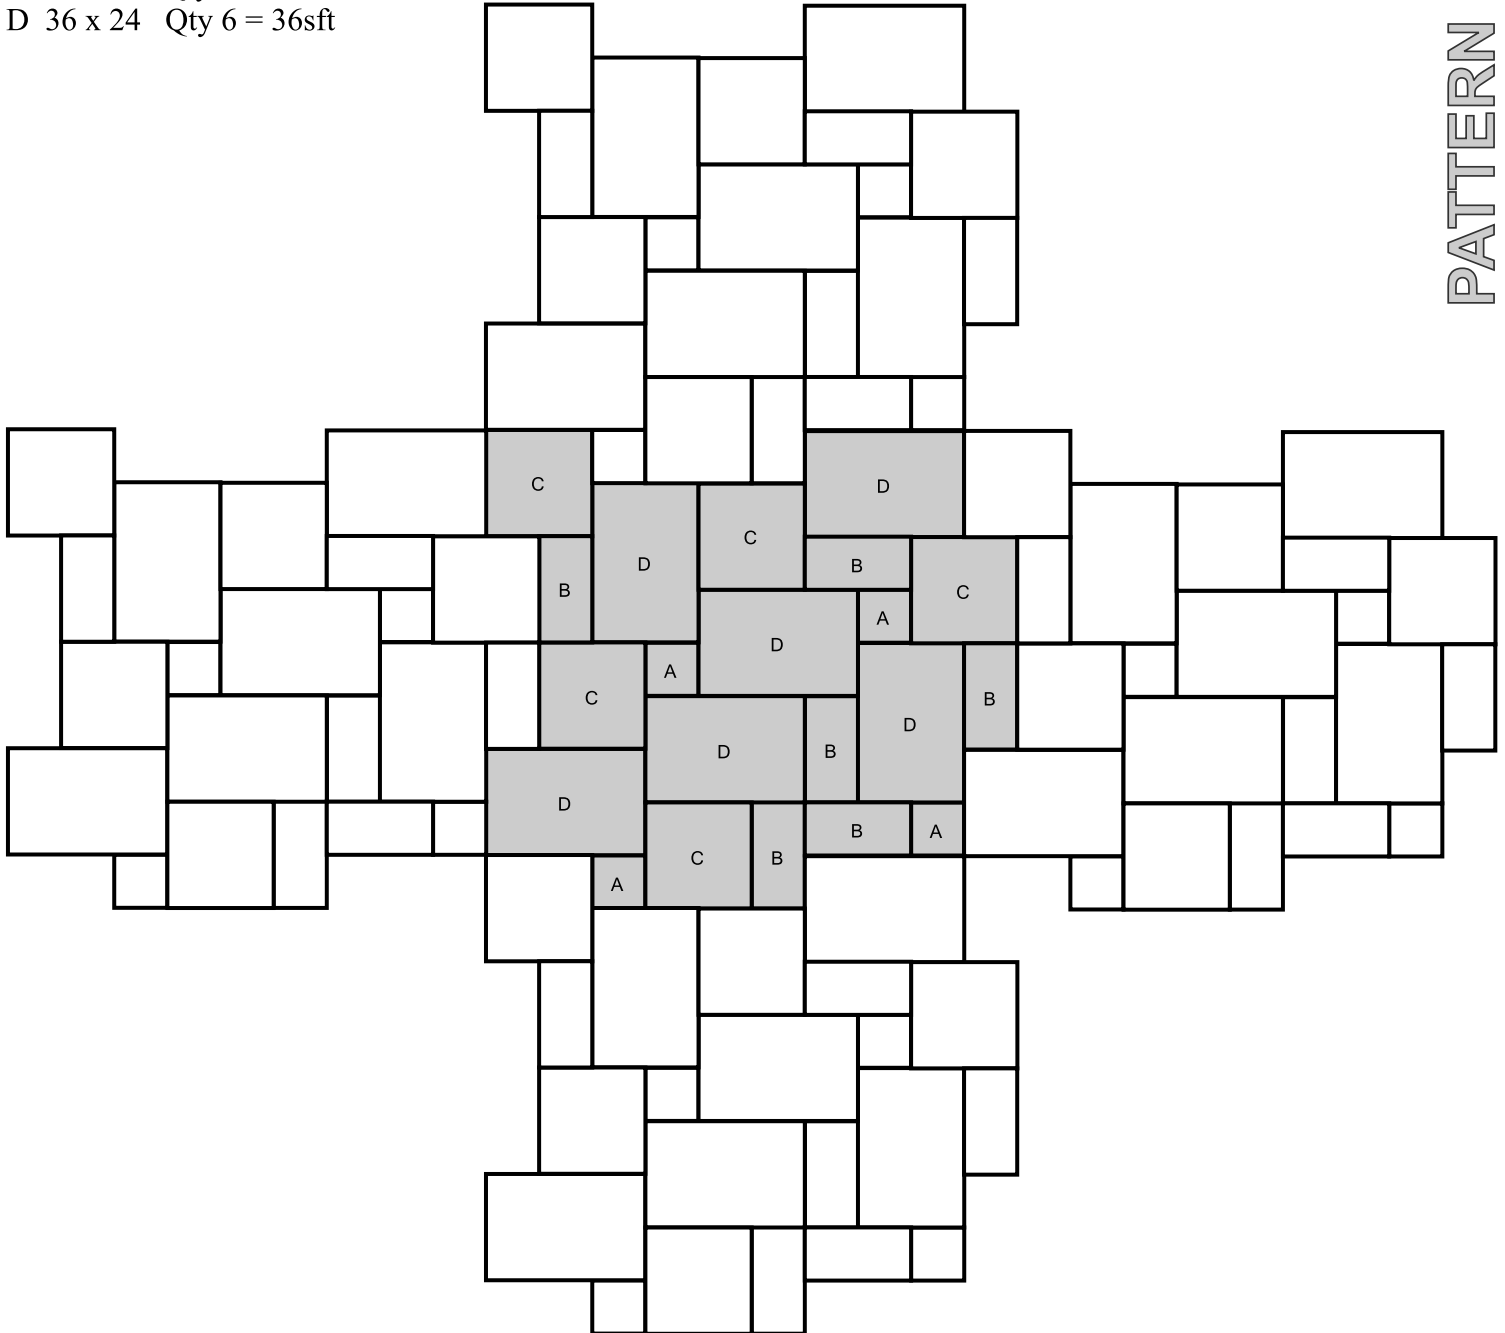

Square Patio • Interlocking Random • 9' x 8' • 72sft

- A 12 x 12 Qty 4 = 4sft
- B 24 x 12 Qty 6 = 12sft
- C 24 x 24 Qty 5 = 20sft
- D 36 x 24 Qty 6 = 36sft

PATTERN 72

*These patterns have been configured to work with Global Arch stone, if you would like a print copy please contact us.*